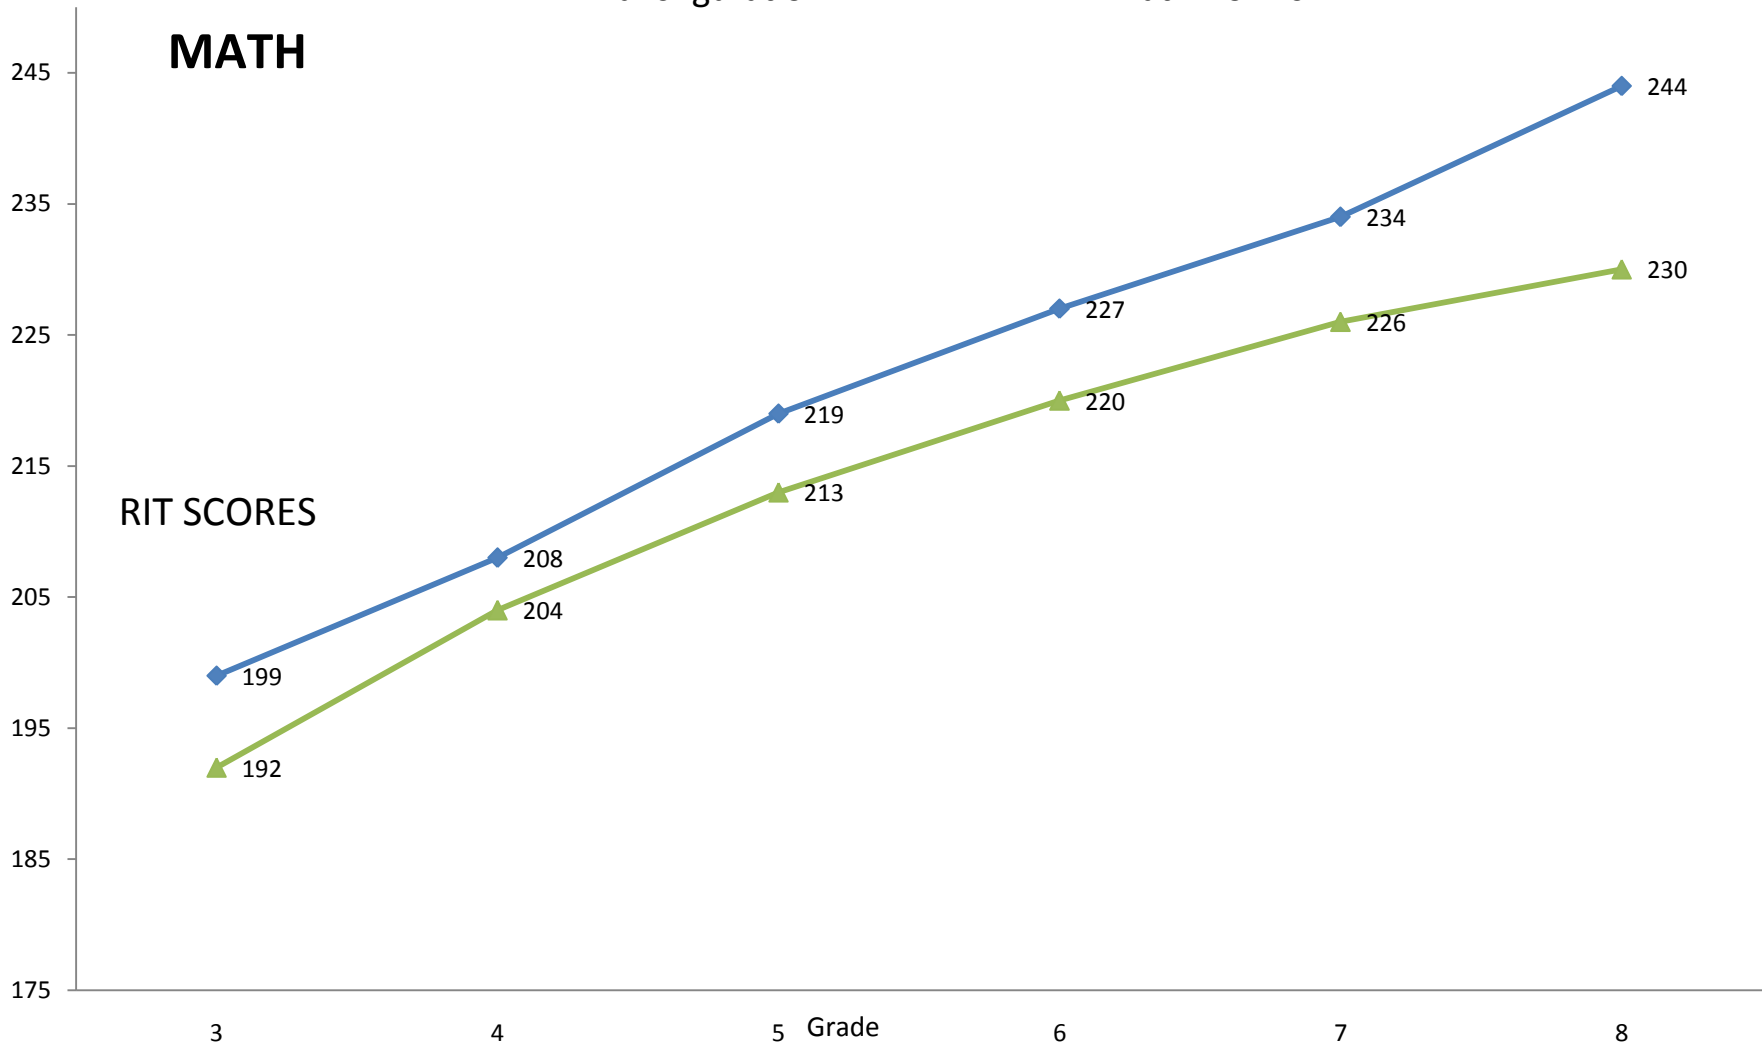

NWEA 2011 Fall Performance Transfiguration Catholic School

MATH

RIT SCORES

◆ Transfiguration ■ ▲ Natl. Norms

Transfiguration NWEA 2011 Fall Performance

Reading

◆ Transfiguration ▲ Natl. Norms